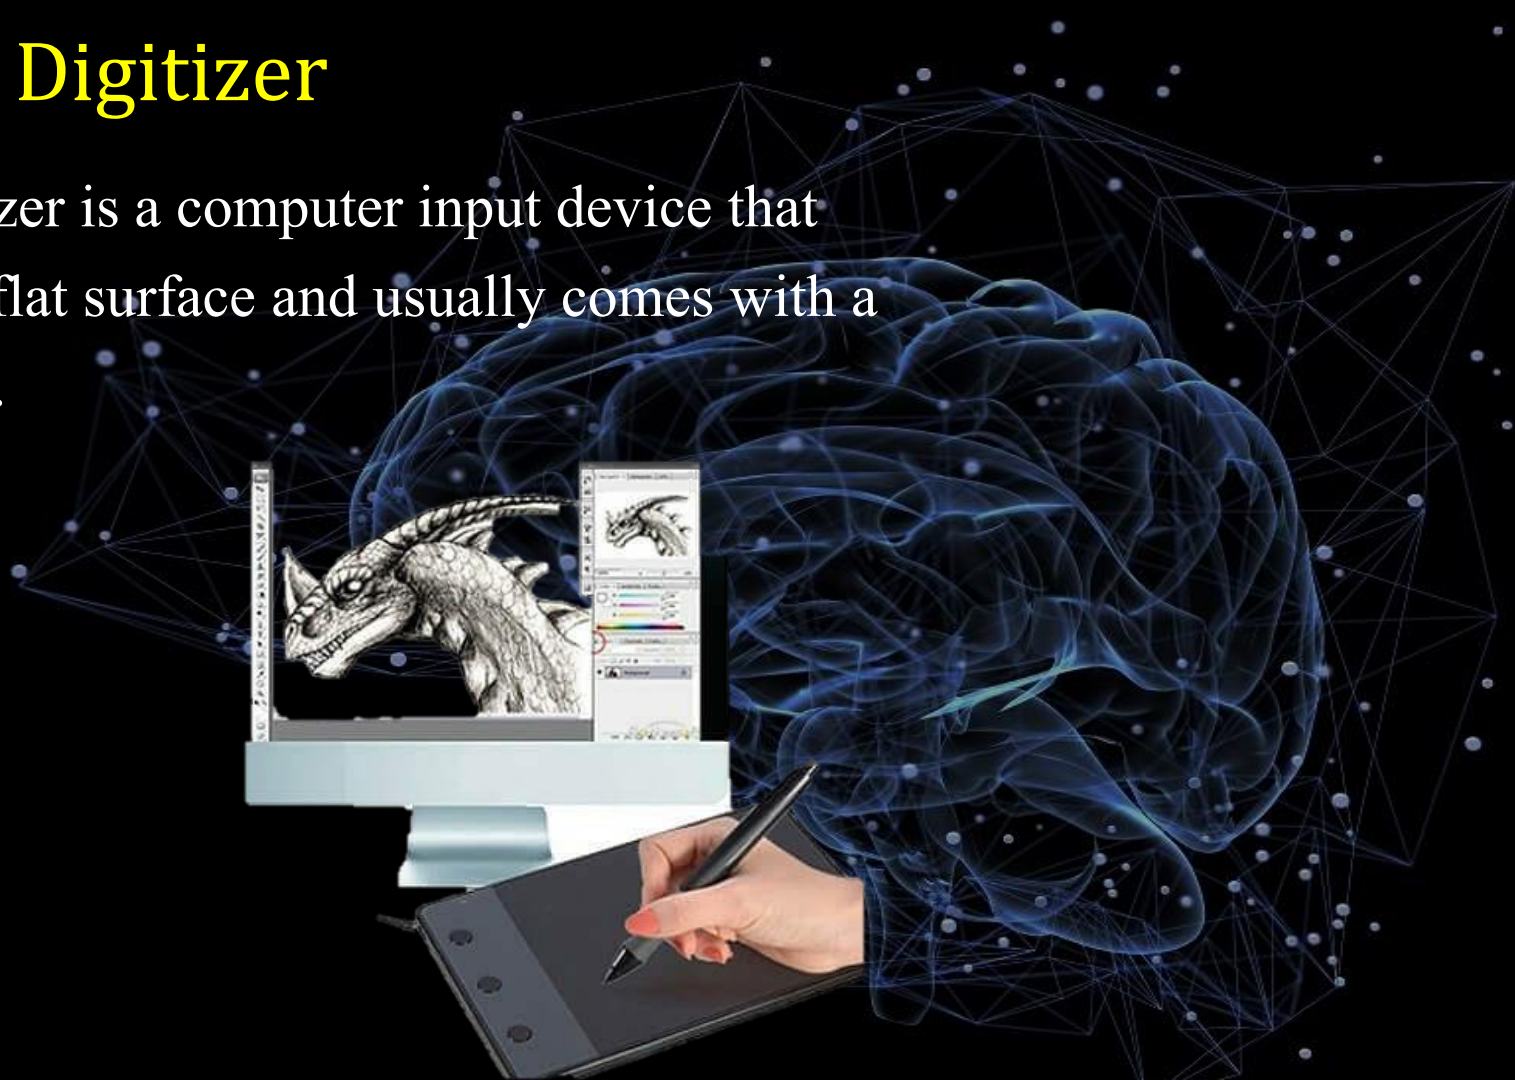

Common types of the mouse:

iii) Optical Mouse:

An optical mouse uses optical electronics to track its movement. It is more reliable than a mechanical mouse and also requires less maintenance., एक ऑप्टिकल माउस अपने मूवमेंट को ट्रैक करने के लिए ऑप्टिकल इलेक्ट्रॉनिक्स का उपयोग करता है। यह एक यांत्रिक माउस की तुलना में अधिक विश्वसनीय है और इसके रखरखाव की भी कम आवश्यकता होती है।

Common types of the mouse:

7) Cordless or Wireless Mouse:

3) Scanner

The scanner uses the pictures and pages of text as input. It scans the picture or a document.

4) Joystick

A joystick is also a pointing input device like a mouse. It is made up of a stick with a spherical base. जॉयस्टिक भी माउस की तरह एक पॉइंटिंग इनपुट डिवाइस है यह गोलाकार आधार वाली एक छड़ी से बना होता है

5) Light Pen

A light pen is a computer input device that looks like a pen. The tip of the light pen contains a light-sensitive detector that enables the user to point to or select objects on the display screen

6) Digitizer

Digitizer is a computer input device that has a flat surface and usually comes with a stylus.

7) Microphone

The microphone is a computer input device that is used to input the sound. It receives the sound vibrations and converts them into audio signals or sends to a recording medium